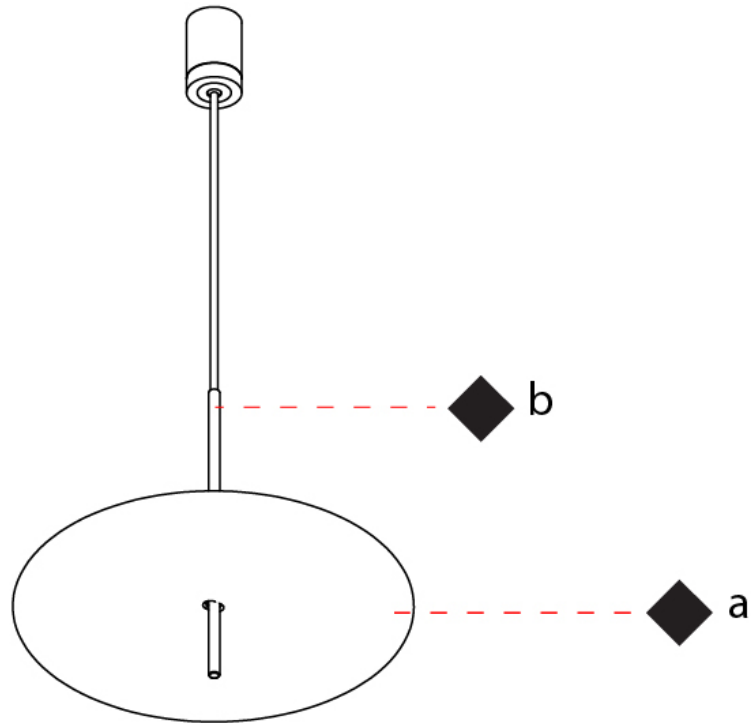

LUA SINGLE SUSPENSION

D41034-

PROJECT

TYPE

SPECIFIER

QUANTITY

DATE