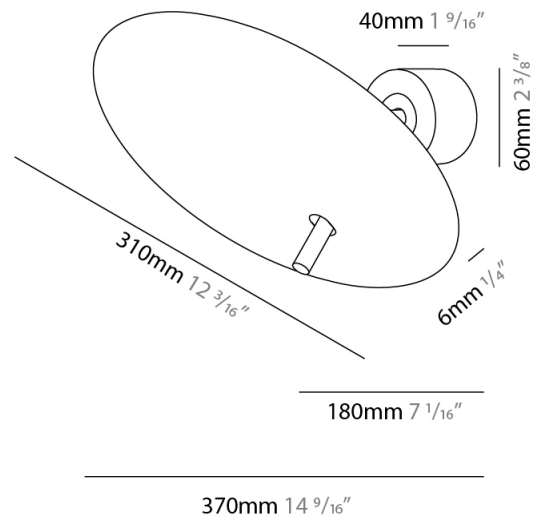

PROJECT
TYPE
SPECIFIER
QUANTITY
DATE

LUA SINGLE SURFACE

D43012-

base number   Finish
Options

1. To build a product code in our configurator select the specify button on the base model # product page
2. To build a manual product code on this datasheet choose from the options listed below in blue font and add the suffix to the base model #

GENERAL

Series: Lua
Subseries: Lua Single
Brand: Icone
Division: Design
Mounting Type: Surface
Mounting Location: Wall
Subcategory: Ambient

PHYSICAL

Shape: Disc
Diameter (mm): 310
Diameter (in): 12 ³/₁₆
Depth (mm): 180
Depth (in): 7 ¹/₁₆
Light Distribution: Indirect
Fixture Finish: WHI / DCS / WAM / WGS / CGS
Fixture Material: Aluminum

ELECTRICAL

Lamp Type: LED
Total Output Wattage (W): 30
Dimming: Electronic Low Voltage Dimming
Input Voltage (V): 120Vac Direct Line

LED

Color Temperature (°K): 3000
Nominal Lumen (lm): 2550
CRI: >90 CRI
Lamp Life (hrs): 50000

OPTICAL

RATINGS AND CERTIFICATIONS

Certified By: Certified for North American Standards
IP rating: IP20