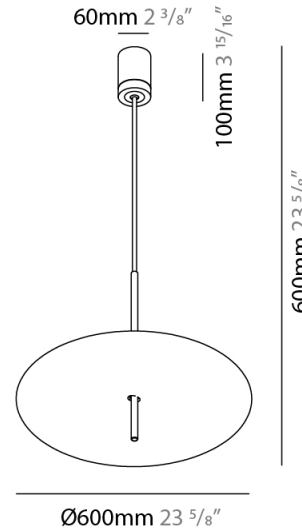

PROJECT	_____
TYPE	_____
SPECIFIER	_____
QUANTITY	_____
DATE	_____

LUA SINGLE SUSPENSION

D41034-

base number   Finish
Options

1. To build a product code in our configurator select the specify button on the base model # product page
2. To build a manual product code on this datasheet choose from the options listed below in blue font and add the suffix to the base model #

GENERAL

Series: Lua _____
Subseries: Lua Single _____
Brand: Icone _____
Division: Design _____
Mounting Type: Suspension _____
Mounting Location: Ceiling _____
Subcategory: Pendant _____

PHYSICAL

Shape: Disc _____
Diameter (mm): 600 _____
Diameter (in): 23 5/8 _____
Height (mm): 600 _____
Height (in): 23 5/8 _____
Light Distribution: Indirect _____
Fixture Finish: WHI / DCS / WAM / WGS / CGS _____
Fixture Material: Aluminum _____

ELECTRICAL

Lamp Type: LED _____
Total Output Wattage (W): 90 _____
Dimming: Electronic Low Voltage Dimming _____
Input Voltage (V): 120Vac Direct Line _____

LED

Color Temperature (°K): 3000 _____
Nominal Lumen (lm): 7650 _____
CRI: >90 CRI _____
Lamp Life (hrs): 50000 _____

OPTICAL

RATINGS AND CERTIFICATIONS

Certified By: Certified for North American Standards _____
IP rating: IP20 _____