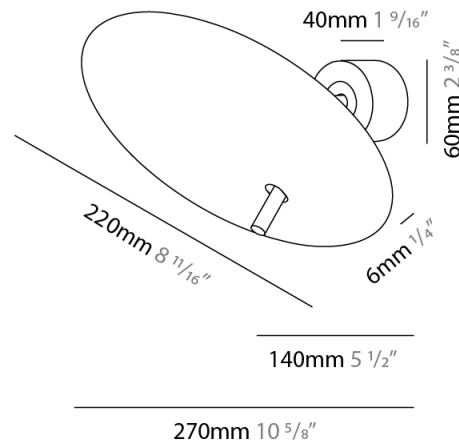

PROJECT	_____
TYPE	_____
SPECIFIER	_____
QUANTITY	_____
DATE	_____

LUA SINGLE SURFACE

D43015-

base number   Finish
Options

1. To build a product code in our configurator select the specify button on the base model # product page
2. To build a manual product code on this datasheet choose from the options listed below in blue font and add the suffix to the base model #

GENERAL

Series: Lua
Subseries: Lua Single
Brand: Icone
Division: Design
Mounting Type: Surface
Mounting Location: Wall
Subcategory: Ambient

PHYSICAL

Shape: Disc
Diameter (mm): 220
Diameter (in): 8 ¹¹/₁₆
Length (mm): 140
Length (in): 5 ¹/₂
Light Distribution: Indirect
Fixture Finish: WHI / DCS / WAM / WGS / CGS
Fixture Material: Aluminum

ELECTRICAL

Lamp Type: LED
Total Output Wattage (W): 20
Dimming: Electronic Low Voltage Dimming
Driver Included: No
Input Voltage (V): 120Vac Direct Line

LED

Color Temperature (°K): 3000
Nominal Lumen (lm): 1700
CRI: >90 CRI
Lamp Life (hrs): 50000

OPTICAL

RATINGS AND CERTIFICATIONS

Certified By: Certified for North American Standards
IP rating: IP20